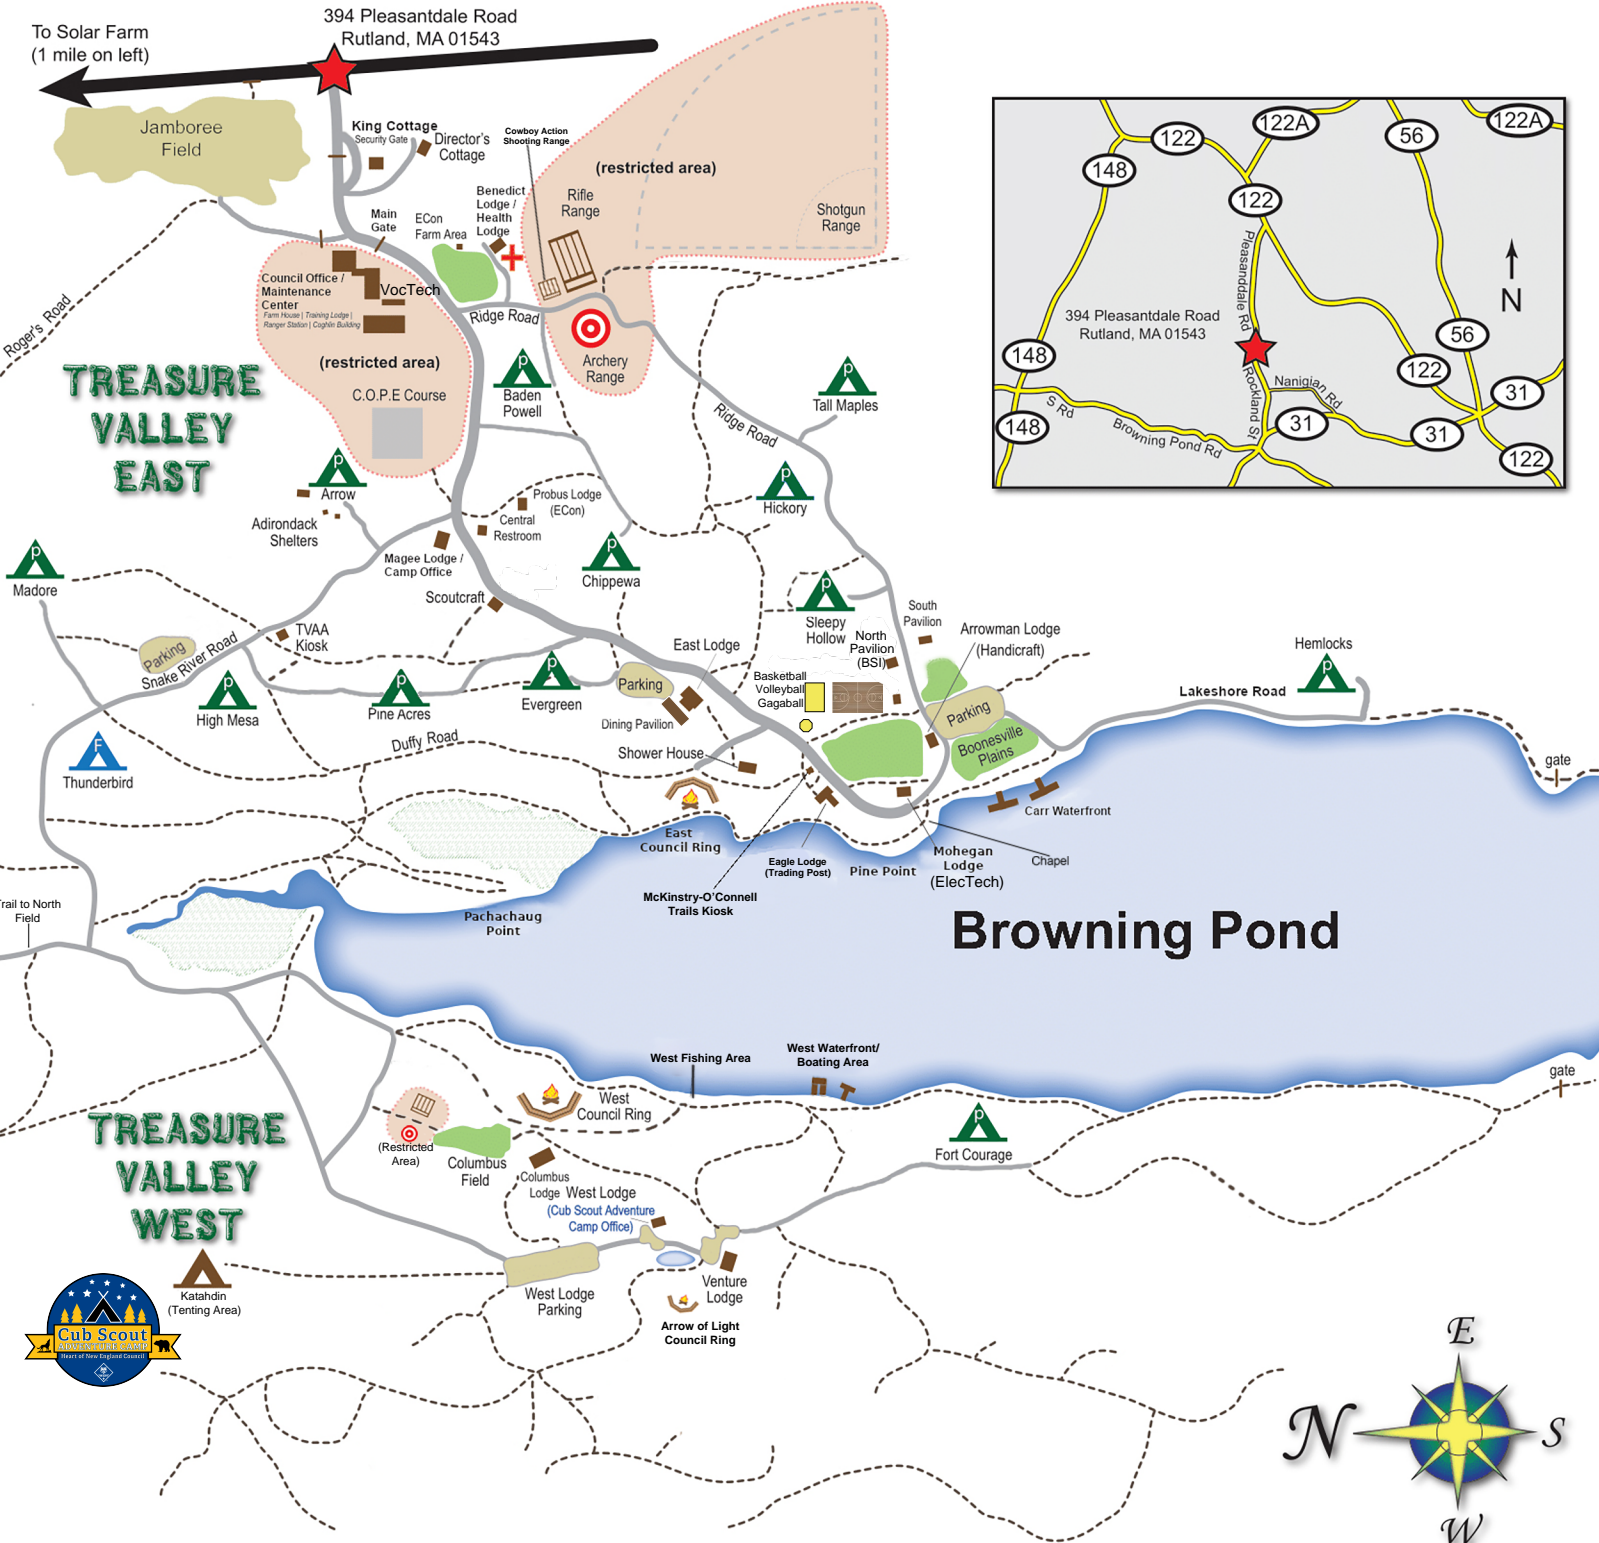

TREASURE VALLEY SCOUT RESERVATION

To Solar Farm (1 mile on left)
394 Pleasantdale Road
Rutland, MA 01543

0 200 400 600
Scale: Feet