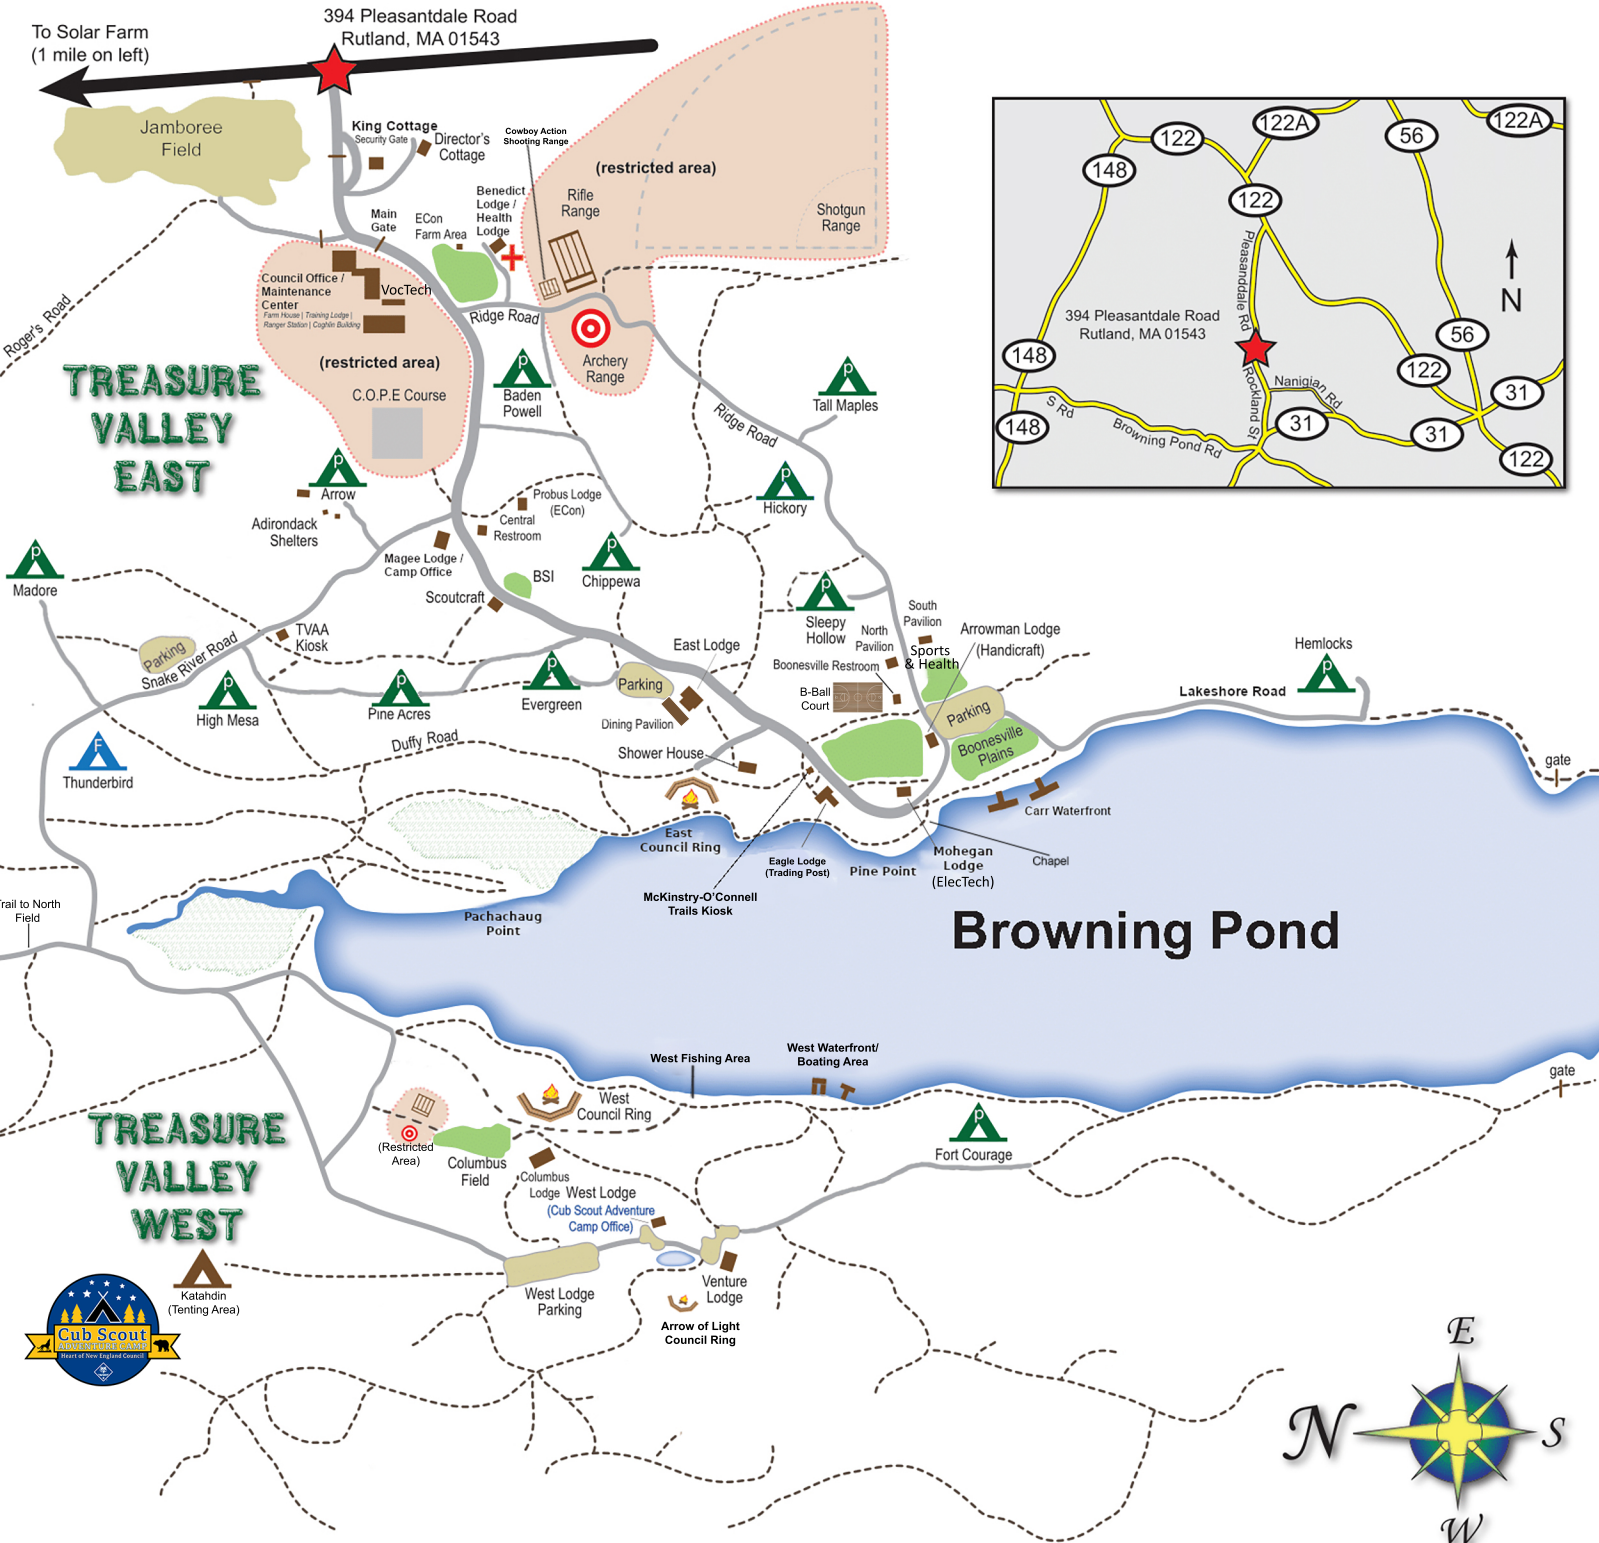

TREASURE VALLEY SCOUT RESERVATION

To Solar Farm (1 mile on left)
394 Pleasantdale Road
Rutland, MA 01543

0 200 400 600
Scale: Feet

Parking	Field	Building	Campsite	Campsite w/ vault	Campsite w/ flush	Marsh	Water/ Pond	Archery	Rifle/ BB-Guns	Path	Dirt Road	Paved Road