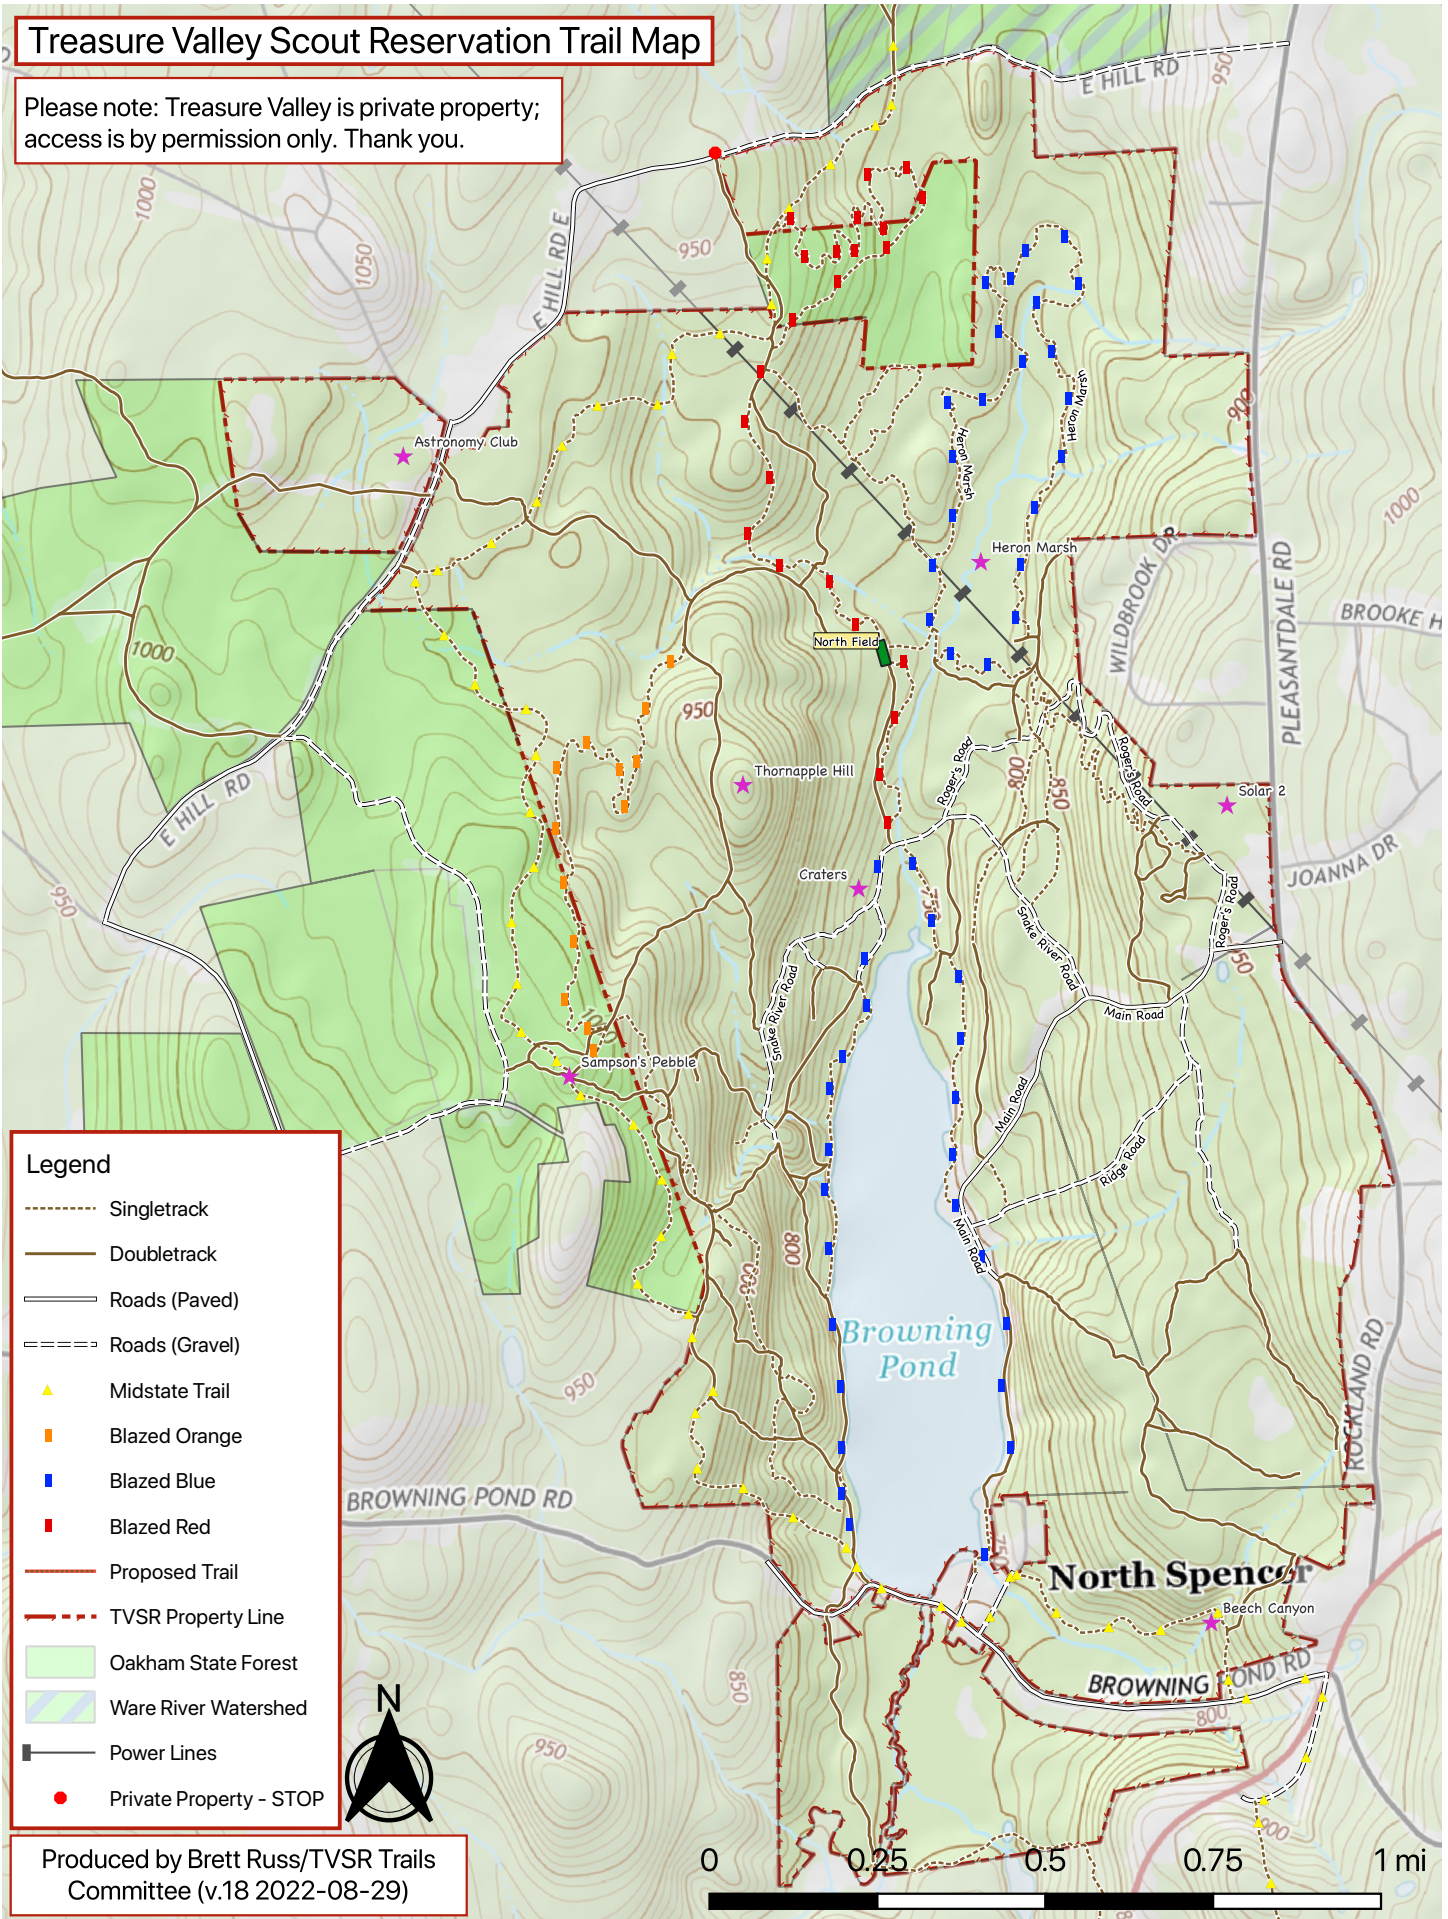

Treasure Valley Scout Reservation Trail Map

Please note: Treasure Valley is private property; access is by permission only. Thank you.

Legend

- Singletrack
- Doubletrack
- Roads (Paved)
- Roads (Gravel)
- Midstate Trail
- Blazed Orange
- Blazed Blue
- Blazed Red
- Proposed Trail
- TVSR Property Line
- Oakham State Forest
- Ware River Watershed
- Power Lines
- Private Property - STOP

Produced by Brett Russ/TVSR Trails Committee (v.18 2022-08-29)